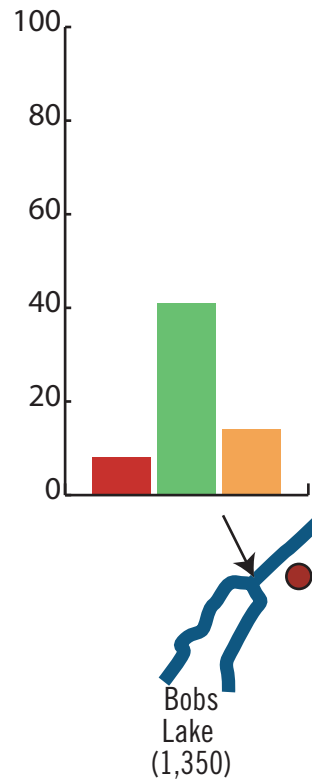

# Tay River Indicators — 1998 to 2010

± 74 readings per site  
May 1998 to November 2010