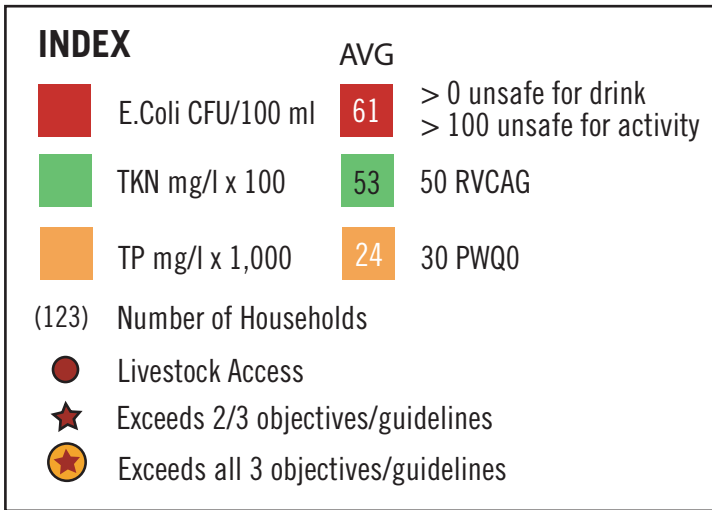

# Tay River Indicators — 1998 to 2010

± 74 readings per site  
May 1998 to November 2010